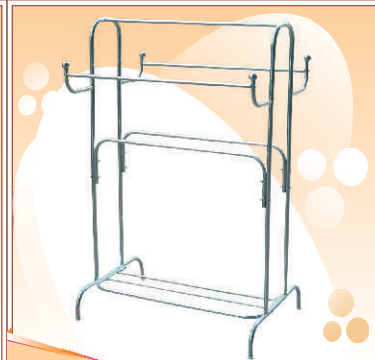

MAGIC S.S TABLE OVAL 1.1/4 (5X3, 6X3, 6X4)

MAGIC S.S TABLE OVAL SPL 1.1/4 (5X3, 6X3, 6X4)

MAGIC S.S TABLE ROUND (4X4)

MAGIC S.S TABLE ROUND SPL(4X4)

MAGIC S.S DRYER STAND

MAGIC SS CLOTH HANGER 2 IN ONE

MAGIC SS CLOTH HANGER

MAGIC SS CLOTH HANGER DLX

MAGIC SS CLOTH HANGER SUPER DLX

MAGIC SS CLOTH HANGER SUPREME

MAGIC SS CLOTH HANGER CLASSIC

MAGIC SS COAT STAND (SMALL, MAGIC)

MAGIC SS COAT STAND (SUPREME, 2'BIG)

MAGIC SS SHOE RACK 3 STEP