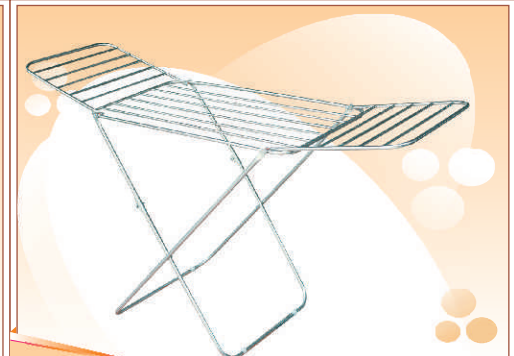

MAGIC S.S TABLE OVAL 1.1/4 (5X3, 6X3, 6X4)

MAGIC S.S TABLE OVAL SPL 1.1/4 (5X3, 6X3, 6X4)

MAGIC S.S TABLE ROUND (4X4)

MAGIC S.S TABLE ROUND SPL(4X4)

MAGIC S.S DRYER STAND

MAGIC SS CLOTH HANGER 2 IN ONE

MAGIC SS CLOTH HANGER

MAGIC SS CLOTH HANGER DLX

MAGIC SS CLOTH HANGER SUPER DLX

MAGIC SS CLOTH HANGER SUPREME

MAGIC SS CLOTH HANGER CLASSIC

MAGIC SS COAT STAND (SMALL, MAGIC)

MAGIC SS COAT STAND (SUPREME, 2'BIG)

MAGIC SS SHOE RACK 3 STEP

MAGIC SS SHOE RACK 4 STEP

MAGIC SS SHOE RACK 5 STEP

MAGIC S.S TEPOE OVAL

MAGIC S.S TEPOE SQUARE

MAGIC S.S TEPOE ROUND

MAGIC S.S TEAPOY PREMIUM

MAGIC S.S HOTEL TABLE

MAGIC S.S HOTEL TABLE