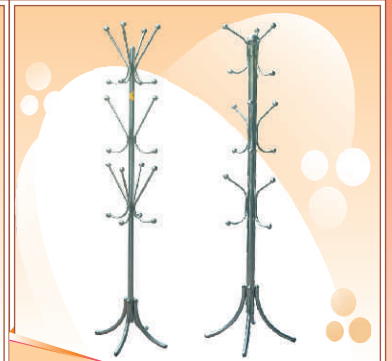

MAGIC SS CLOTH HANGER DLX

MAGIC SS CLOTH HANGER SUPER DLX

MAGIC SS CLOTH HANGER SUPREME

MAGIC SS CLOTH HANGER CLASSIC

MAGIC SS COAT STAND (SMALL, MAGIC)

MAGIC SS COAT STAND (SUPREME, 2'BIG)

MAGIC SS SHOE RACK 3 STEP

MAGIC SS SHOE RACK 4 STEP

MAGIC SS SHOE RACK 5 STEP

MAGIC S.S TEPOE OVAL

MAGIC S.S TEPOE SQUARE

MAGIC S.S TEPOE ROUND

MAGIC S.S TEAPOY PREMIUM

MAGIC S.S HOTEL TABLE

MAGIC S.S HOTEL TABLE